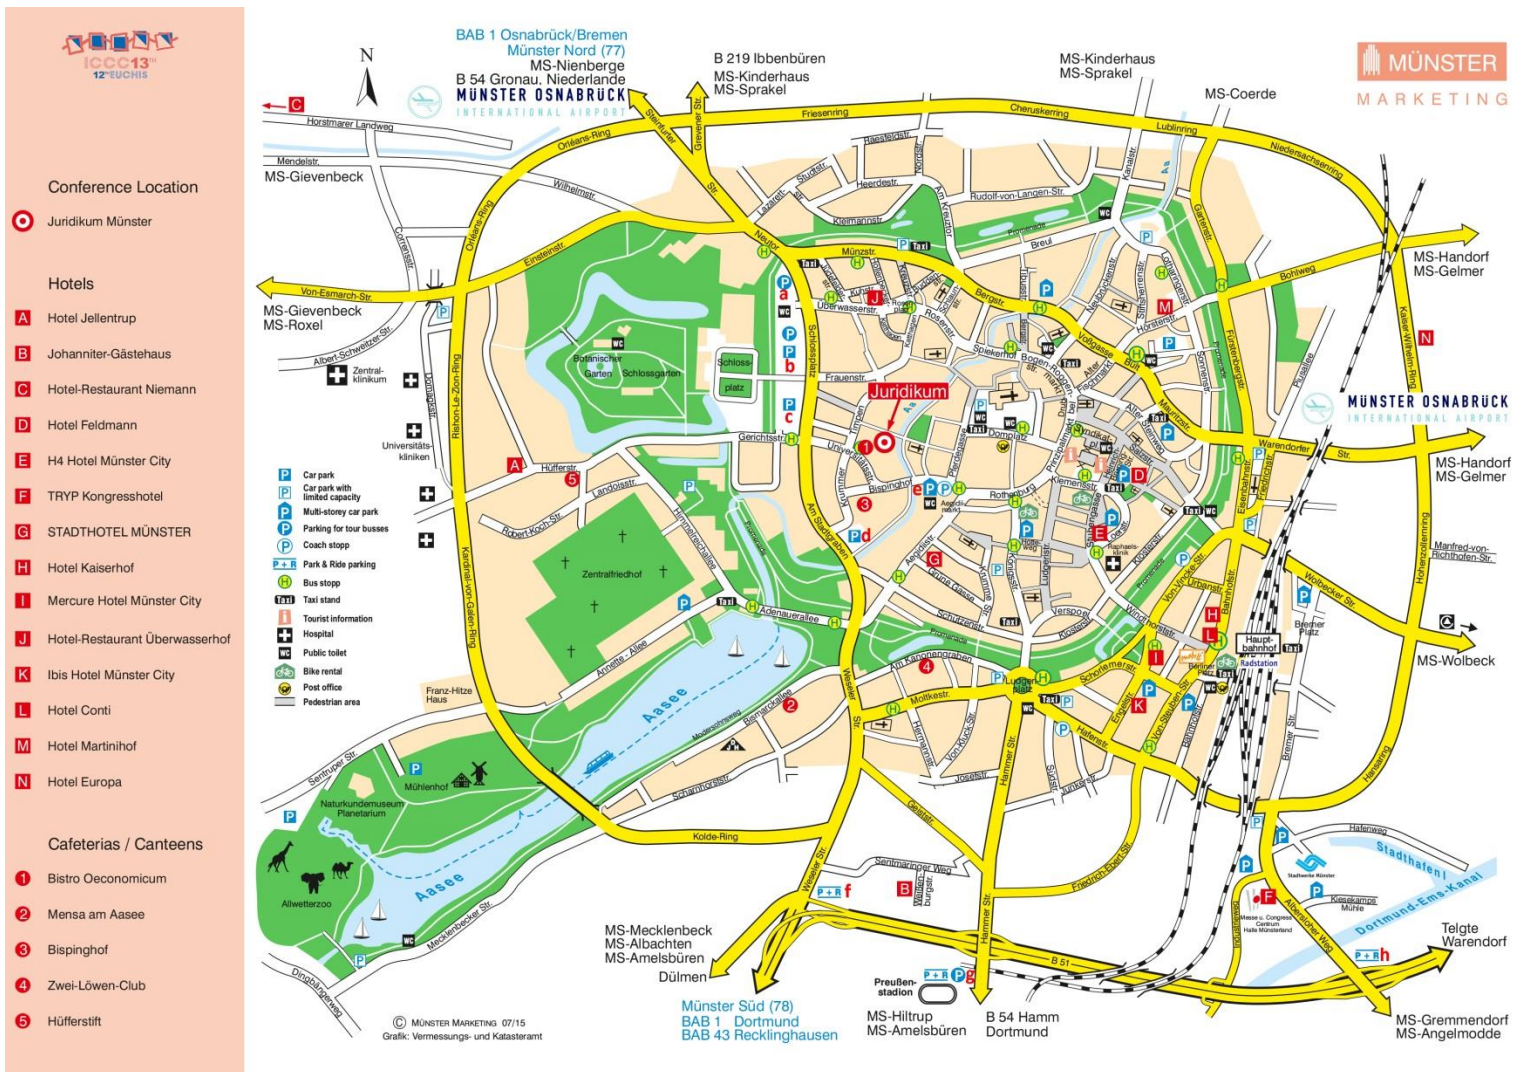

Parking facilities near the conference venue

a. Car park “Busparkplatz” on the road “Schlossplatz”

- 600 m, ca. 7 min walk to conference venue
- 63 parking spaces
- Mon-Sat 7 am – 9 pm, at other times of these days free of charge
- 0.50 € per 30 min, Sun 3 € per day
- Max. price for the whole day: 10 €

b. Car park “Schlossplatz Nord” on the road “Schlossplatz”

- 550 m, ca. 6 min walk to conference venue
- 450 parking spaces
- conditions as # 1 “Busparkplatz”

c. Car park “Schlossplatz Süd” on the road “Schlossplatz”

- 200 m, ca. 2 min walk to conference venue
- 460 parking spaces
- conditions as # 1 “Busparkplatz”